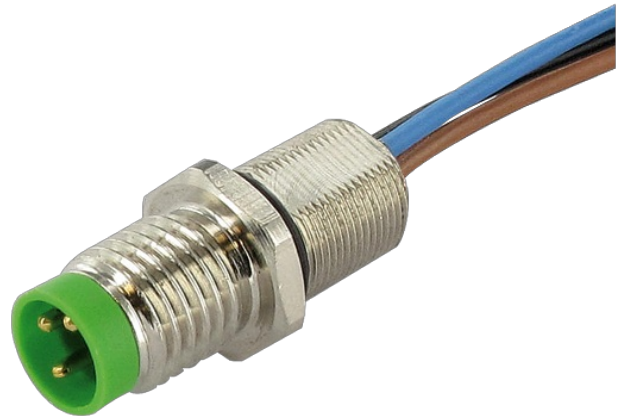

M8 MALE FLANGE PLUG FRONT MOUNT

PP wires 4x0.25 1m

Flange male
M8, 4-pole
Front mounting
with multi-strand wire

Illustration

Product may differ from Image

Approvals

**Form**

Form 08562

General data

Temperature range -25...+85 °C

Cables

Cable number 969

No./diameter of wires 4 x 0.25 mm²

Wire isolation PP (br, bk, bl, wh)

Outer Ø 1.1 mm ±5%

Temperature range (fixed) -40...+90 °C

Temperature range (mobile) -25...+90 °C

Bend radius (fixed) 5 x outer Ø

Technical Data

Operating voltage max. 50 V AC/60 V DC

Rated surge voltage 0.8 kV

Operating current per contact max. 4 A

Locking of ports Screw thread (M8x1 mm) recommended torque 0.4 Nm, self-securing

Protection IP67 inserted and tightened (EN 60529)

Protection NEMA 3, 4, 6P (UL 50E)

Commercial data

country of origin DE

customs tariff number 85444290

EAN 4048879435024

eClass 27279220

Packaging unit 1