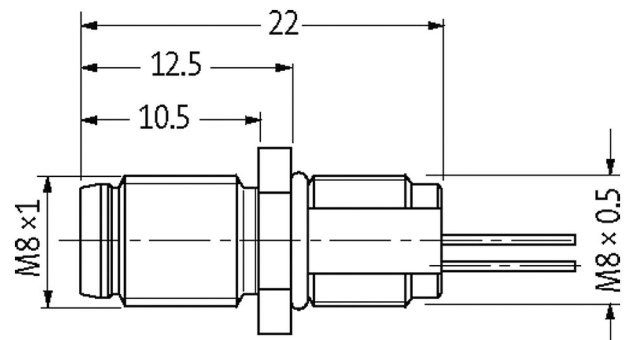

M8 MALE FLANGE PLUG FRONT MOUNT

PP wires 4x0.25 1m

Flange male
M8, 4-pole
Front mounting
with multi-strand wire

Illustration

Product may differ from Image

Approvals

**Form**

Form 08562

General data

Temperature range -25...+85 °C

Cables

Cable number 969

No./diameter of wires 4 x 0.25 mm²

Wire isolation PP (br, bk, bl, wh)

Outer Ø 1.1 mm ±5%

Temperature range (fixed) -40...+90 °C

Temperature range (mobile) -25...+90 °C

Bend radius (fixed) 5 x outer Ø

Technical Data

Operating voltage max. 50 V AC/60 V DC

Rated surge voltage 0.8 kV

Operating current per contact max. 4 A

Locking of ports Screw thread (M8x1 mm) recommended torque 0.4 Nm, self-securing

Protection IP67 inserted and tightened (EN 60529)

Protection NEMA 3, 4, 6P (UL 50E)

Commercial data

country of origin DE

customs tariff number 85444290

EAN 4048879435024

eClass 27279220

Packaging unit 1