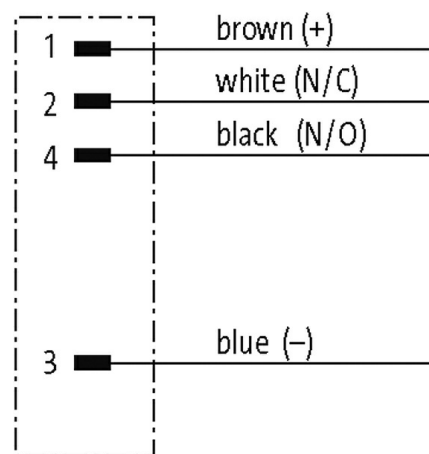

M8 MALE FLANGE PLUG FRONT MOUNT

PP wires 4x0.25 1m

Flange male
M8, 4-pole
Front mounting
with multi-strand wire

Illustration

Product may differ from Image

Approvals

**Form**

Form 08562

General data

Temperature range -25...+85 °C

Cables

Cable number 969

No./diameter of wires 4 x 0.25 mm²

Wire isolation PP (br, bk, bl, wh)

Outer Ø 1.1 mm ±5%

Temperature range (fixed) -40...+90 °C

Temperature range (mobile) -25...+90 °C

Bend radius (fixed) 5 x outer Ø

Technical Data

Operating voltage max. 50 V AC/60 V DC

Rated surge voltage 0.8 kV

Operating current per contact max. 4 A

Locking of ports Screw thread (M8x1 mm) recommended torque 0.4 Nm, self-securing